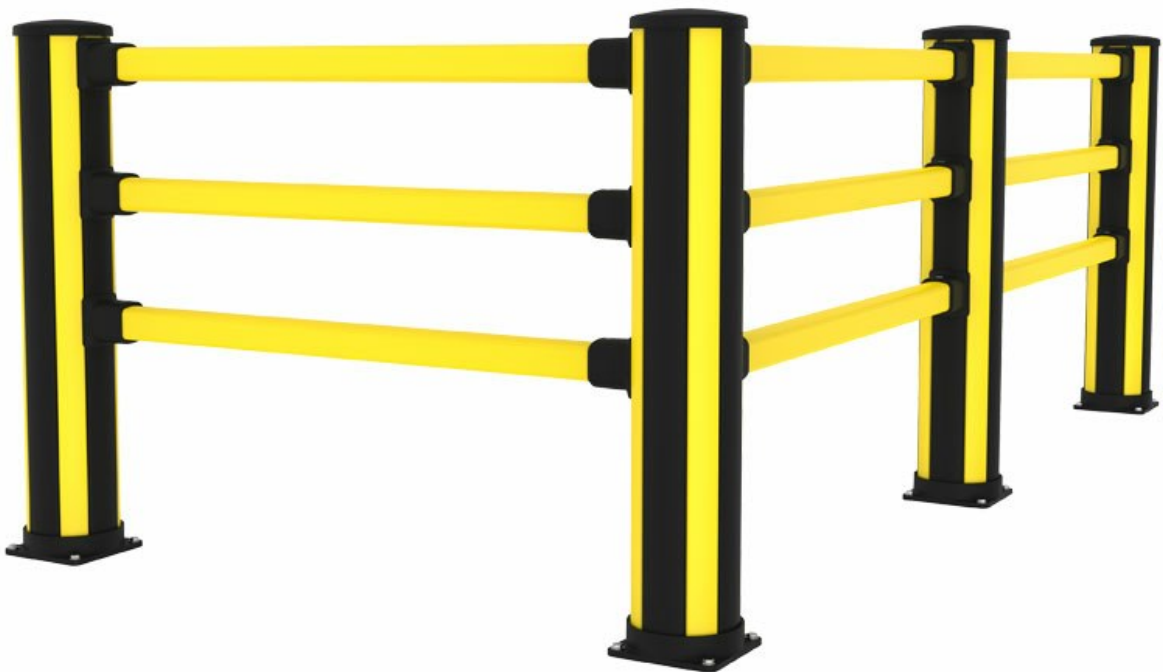

# Pedestrian

Use the X-Protect Pedestrian barrier configuration to define pedestrian routes and protect from light duty impacts. It is also possible to combine with a pedestrian gate. The pedestrian gate is self closing, provided with a universal handle and width is adjustable from 690-1210 mm.

X-Protect is a unique approach to safety barriers. Unrivalled modularity, using only a few system components and damping that is built in to create a barrier system that changes with your work place. X-Protect allows rapid transformation, repair or replacement of existing barriers and bespoke configurations are limitless.

# Models

ARTICLES / DESCRIPTION	HEIGHT (MM)	LENGTH (MM)	CC (MM)	COLOR
 <b>BCE0-116-00P3</b> Pedestrian end	1160			Zinc Yellow Graphite Black
 <b>BCE1-116-00P3</b> Pedestrian end	1160			Zinc Yellow
 <b>BCM0-116-00P3</b> Pedestrian mid	1160			Zinc Yellow Graphite Black
 <b>BCM1-116-00P3</b> Pedestrian mid	1160			Zinc Yellow
 <b>BCC0-116-00P3</b> Pedestrian corner	1160			Zinc Yellow Graphite Black
 <b>BCC1-116-00P3</b> Pedestrian corner		1160		Zinc Yellow
 <b>RCP1-027-0050</b> Hand rail		270	500	Zinc Yellow
 <b>RCP1-047-0070</b> Hand rail		470	700	Zinc Yellow
 <b>RCP1-077-0100</b> Hand rail		770	1000	Zinc Yellow
 <b>RCP1-127-0150</b> Hand rail extrusion, C-C=1500mm, RAL 1018 yellow		1270	1500	Zinc Yellow
 <b>RCP1-177-0200</b> Hand rail extrusion		1170	2000	Zinc Yellow
 <b>GCP8-069-0121</b>				

#### **Pedestrian with impact**

Use the X-Protect Pedestrian + Impact barrier configuration to protect walkways from medium duty vehicles where there is an increased risk of ground level impacts. It is also possible to combine wi...