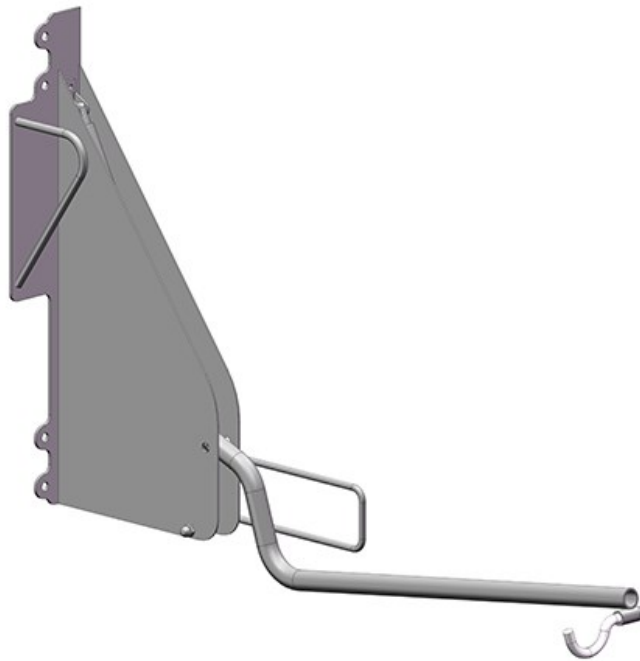

# Bike Lift

Bike Lift is a single bike rack for placing on wall. The bike rack has a gas spring to help lift the bike in place.

## Models

ARTICLES / DESCRIPTION

HEIGHT X WIDTH (MM)

**500-1A**  
Wall Hook Assistance

934x805