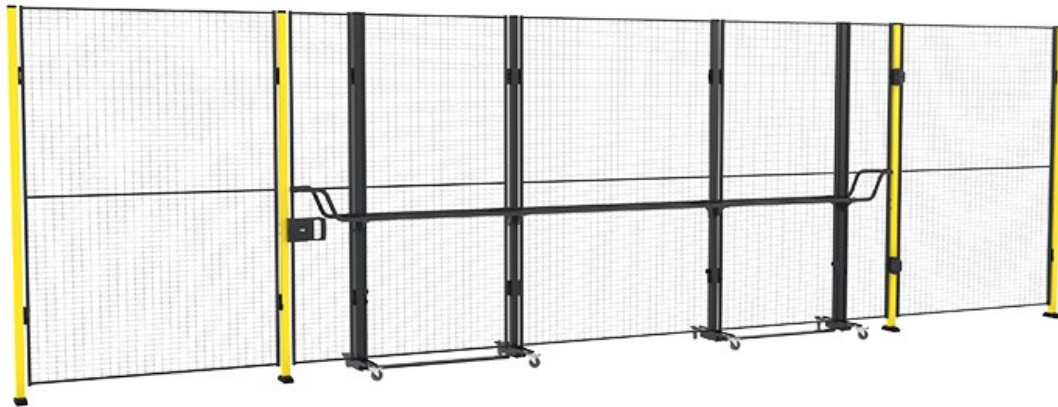

# Detachable hinge door

The X-Guard detachable hinge door is a mobile hinge door on wheels and meant to be operated the same way as a normal hinge door. This door is a great option when space around the door is limited. If desired, just detach it and roll it aside. The rigid handlebar makes the door stable and easy to handle. Each support wheel has a parking brake.

## Models

ARTICLES / DESCRIPTION	MAX OPENING WIDTH (MM)	MAX HEIGHT (MM)
 <b>D13-XXX249</b> Detachable door, width of opening 1990-2490 mm	2420	2300

**D13-XXX565**

Detachable door, width of opening 3400-5650 mm