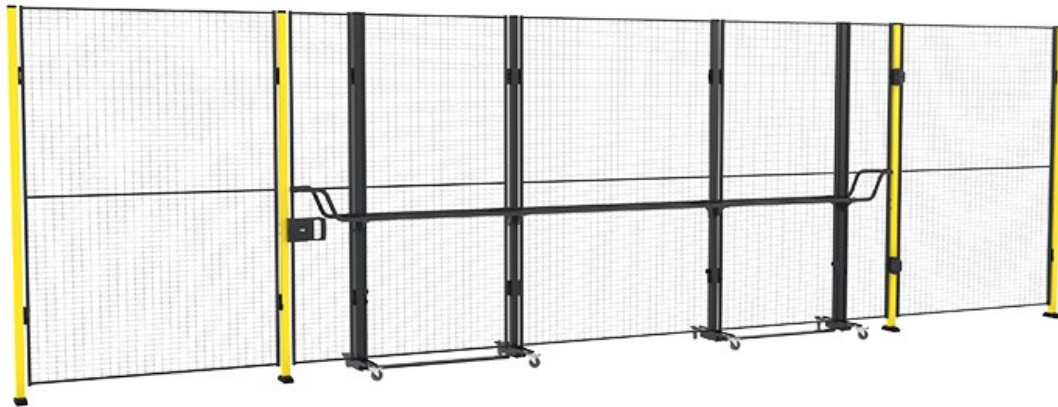

AXELEN

Est 1990

Detachable hinge door

The X-Guard detachable hinge door is a mobile hinge door on wheels and meant to be operated the same way as a normal hinge door. This door is a great option when space around the door is limited. If desired, just detach it and roll it aside. The rigid handlebar makes the door stable and easy to handle. Each support wheel has a parking brake.

Models

ARTICLES / DESCRIPTION	MAX OPENING WIDTH (MM)	MAX HEIGHT (MM)
 D13-XXX249 Detachable door, width of opening 1990-2490 mm	2420	2300

D13-XXX565

Detachable door, width of opening 3400-5650 mm

5580

2300

Related products

ACCESSORIES

Kick plate

We offer two different packages of Kick plates, one for panels and one for doors. This Kick plate fits: X-Rail X-Guard Lite, Classic and Premium X-Store 2.0

[35 articles](#)