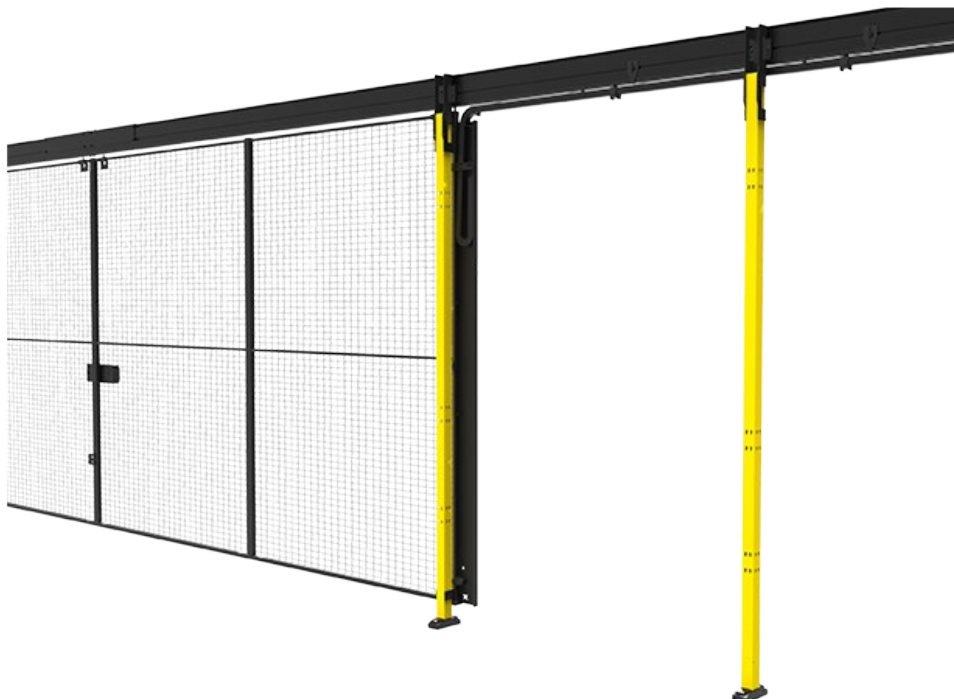

Est 1990

Flexible cable chain for sliding doors

Smart and elegant solution for sliding doors when power is required on the movable door itself.

For example to a door interlock switch. Especially designed for double sliding doors locked in the centre, with or without an overhead rail, where a fixed post to attach a cabling is missing. A number of kits have been created depending on the system height, type of door and requested size of the opening. See list of all combinations and article no.

Available for every height (not 1400 mm). The limit of the cable diameter is set to 8 mm.

Note, in case of no continuing panel next to the door, the kit cause a reduction of the max. door opening, at least 182 mm.

Models

Height 2000 mm 9 articles

ARTICLES / DESCRIPTION

T21-200-001
Cable chain kit 8mm, sliding door H=2000mm, 0-1500mm

T21-200-002
Cable chain kit 8mm, sliding door H=2X00mm, D3U1 1001-1400mm

T21-200-003
Cable chain kit 8mm, sliding door H=2X00mm, alu rail 1001-1500mm