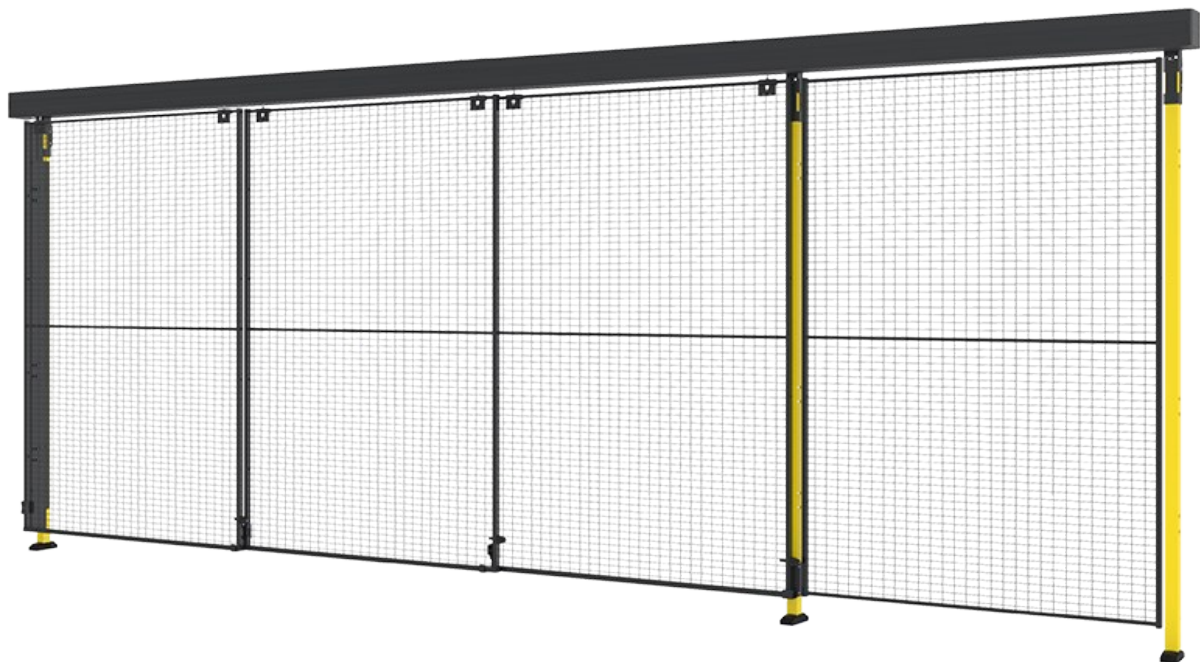

# Triple sliding door with 3-step rail

A triple telescopic sliding door with rails is used where a large opening is required but where space is limited in the sideways direction. The panels overlap each other instead sliding to the side.

Maximum height is 2500 mm and maximum width is 3x1500 mm. *\*The maximum width varies depending on the used locking solution.*

*(Posts, handles and panels are not included in the door package. Opening dimensions may be limited depending on the type of lock chosen.)*

## Height 2000 mm 4 articles

ARTICLES / DESCRIPTION	MAX OPENING WIDTH (MM)	MAX HEIGHT (MM)	PANEL	FITS POSTS
 <b>D23-200450R</b> Triple sliding door with 3-step rail	4360	2150	Mesh	Classic 50x50
 <b>D23-200450L</b> Triple sliding door with 3-step rail	4360	2150	Mesh	Classic 50x50
 <b>D43-200450R</b> Triple sliding door with 3-step rail	4385	2150	Mesh	Premium 70x70
 <b>D43-200450L</b> Triple sliding door with 3-step rail	4385	2150	Mesh	Premium 70x70

## Height 2300 mm 4 articles

ARTICLES / DESCRIPTION	MAX OPENING WIDTH (MM)	MAX HEIGHT (MM)	PANEL	FITS POSTS
 <b>D23-230450R</b> Triple sliding door with 3-step rail	4360	2450	Mesh Plastic Sheet metal	Classic 50x50
 <b>D23-230450L</b> Triple sliding door with 3-step rail	4360	2450	Mesh Plastic Sheet metal	Classic 50x50
 <b>D43-230450R</b> Triple sliding door with 3-step rail	4385	2450	Mesh	Premium 70x70
 <b>D43-230450L</b> Triple sliding door with 3-step rail	4385	2450	Mesh Plastic Sheet metal	Premium 70x70