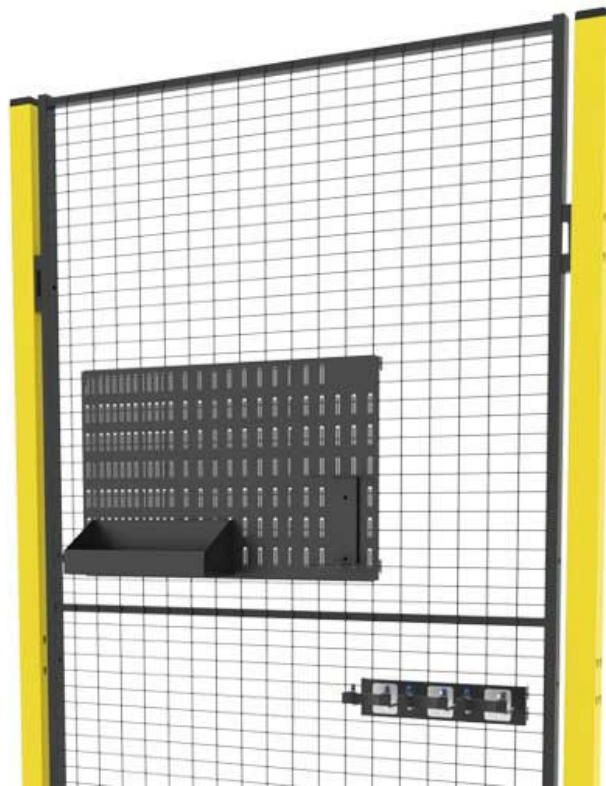

Est 1990

Quick On products

We now offer a complete range of products for keeping things tidy around robot cells and other automation equipment that is enclosed by a safety system. Having everything in the right place at the right time eliminates the need to hunt around for the items you need for tasks such as cleaning, passing on information, documenting or setting up automation equipment. This often saves unnecessary delays and downtime in production cells.

Models

ARTICLES / DESCRIPTION

X-WSS-HY
Shelf

X-WSS-HPL
Holder Box

X-WSS-PL
Plastic Box

X-WSS-PH
Binder Holder

X-WSS-PSV-PSH
Binder-support

X-WSS-WBP-2
Whiteboard "white", ver. 2.0 (598x410 mm)